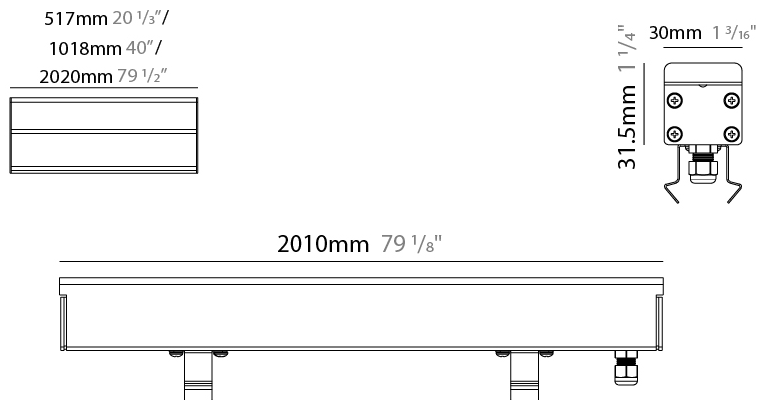

RANGER 30 RECESSED

E12I0032-RGBW

base number

PROJECT	
TYPE	
SPECIFIER	
QUANTITY	
DATE	

1. To build a product code in our configurator select the specify button on the base model # product page
2. To build a manual product code on this datasheet choose from the options listed below in blue font and add the suffix to the base model #

GENERAL

Series: Ranger 30
Brand: Unonovesette
Division: Exterior
Mounting Type: Recessed
Mounting Location: In-Ground
Subcategory: Drive Over

PHYSICAL

Shape: Rectangle
Length (mm): 2010
Length (in): 79 1/8
Width (mm): 30
Width (in): 1 1/4
Height (mm): 31.5
Height (in): 1 1/4
Light Distribution: Direct
Weight (kg): 2.22
Weight (lbs): 4.89
Load Resistance (kg): 5000
Load Resistance (lbs): 11023
Fixture Finish: Opal White
Fixture Material: Extruded PMMA with Opal
Cable Details: IP67 300mm Cable

ELECTRICAL

Lamp Type: LED
Input Wattage (W): 46
Dimming: DMX
Control Gear: DMX
Driver Included: No
Driver Location: Remote
Driver Type: Constant Voltage - Universal
Driver Class: Class 2
Input Voltage (V): 120 - 277
Output Voltage (V): 24

LED

Color Temperature (°K): RGBW
CRI: >90 CRI
Lamp Life (hrs): 100000
Special LEDs offerings: RGBW

OPTICAL

Optic°: 150
Beam Angle: Diffused
Adjustability: Fixed

RATINGS AND CERTIFICATIONS

Certified By: Certified for North American Standards
IP rating: IP67
IK Rating: IK10