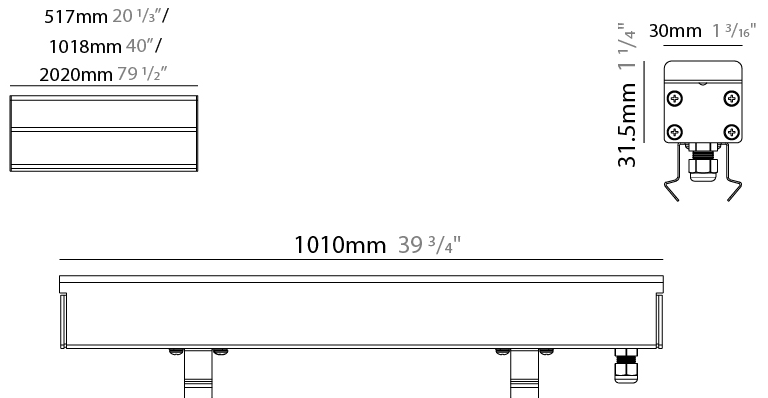

RANGER 30 RECESSED

E12I0031-RGBW

base number

PROJECT	
TYPE	
SPECIFIER	
QUANTITY	
DATE	

1. To build a product code in our configurator select the specify button on the base model # product page
2. To build a manual product code on this datasheet choose from the options listed below in blue font and add the suffix to the base model #

GENERAL

Series: Ranger 30
Brand: Unonovesette
Division: Exterior
Mounting Type: Recessed
Mounting Location: In-Ground
Subcategory: Drive Over

PHYSICAL

Shape: Rectangle
Length (mm): 1010
Length (in): 39 3/4
Width (mm): 30
Width (in): 1 1/4
Height (mm): 31.5
Height (in): 1 1/4
Light Distribution: Direct
Weight (kg): 0.56
Weight (lbs): 2.45
Load Resistance (kg): 5000
Load Resistance (lbs): 11023
Fixture Finish: Opal White
Fixture Material: Extruded PMMA with Opal
Cable Details: IP67 300mm Cable

ELECTRICAL

Lamp Type: LED
Input Wattage (W): 23
Dimming: DMX
Control Gear: DMX
Driver Included: No
Driver Location: Remote
Driver Type: Constant Voltage - Universal
Driver Class: Class 2
Input Voltage (V): 120 - 277
Output Voltage (V): 24

LED

Color Temperature (°K): RGBW
CRI: >90 CRI
Lamp Life (hrs): 100000
Special LEDs offerings: RGBW

OPTICAL

Optic°: 150
Beam Angle: Diffused
Adjustability: Fixed

RATINGS AND CERTIFICATIONS

Certified By: Certified for North American Standards
IP rating: IP67
IK Rating: IK10