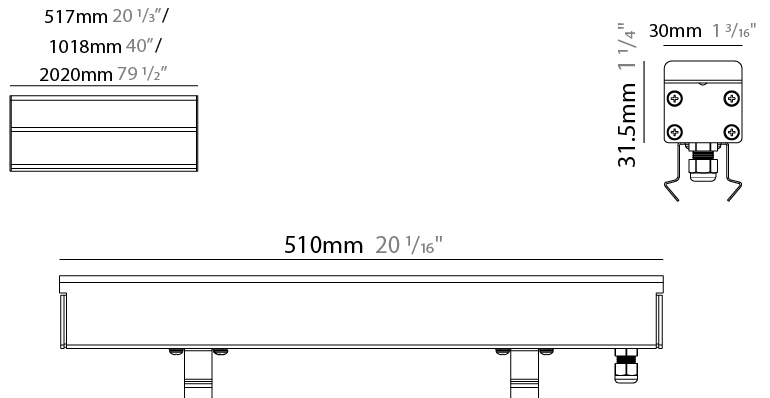

RANGER 30 RECESSED

E12I0030-RGBW

base number

1. To build a product code in our configurator select the specify button on the base model # product page
2. To build a manual product code on this datasheet choose from the options listed below in blue font and add the suffix to the base model #

GENERAL

Series: Ranger 30
Brand: Unonovesette
Division: Exterior
Mounting Type: Recessed
Mounting Location: In-Ground
Subcategory: Drive Over

PHYSICAL

Shape: Rectangle
Length (mm): 510
Length (in): 20
Width (mm): 30
Width (in): 1 1/4
Height (mm): 31.5
Height (in): 1 1/4
Light Distribution: Direct
Weight (kg): 0.56
Weight (lbs): 1.2
Load Resistance (kg): 5000
Load Resistance (lbs): 11023
Fixture Finish: Opal White
Fixture Material: Extruded PMMA with Opal
Cable Details: IP67 300mm Cable

ELECTRICAL

Lamp Type: LED
Input Wattage (W): 11.5
Dimming: DMX
Control Gear: DMX
Driver Included: No
Driver Location: Remote
Driver Type: Constant Voltage - Universal
Driver Class: Class 2
Input Voltage (V): 120 - 277
Output Voltage (V): 24

LED

Color Temperature (°K): RGBW
CRI: >90 CRI
Lamp Life (hrs): 100000
Special LEDs offerings: RGBW

OPTICAL

Optic°: 150
Beam Angle: Diffused
Adjustability: Fixed

RATINGS AND CERTIFICATIONS

Certified By: Certified for North American Standards
IP rating: IP67
IK Rating: IK10

PROJECT	
TYPE	
SPECIFIER	
QUANTITY	
DATE